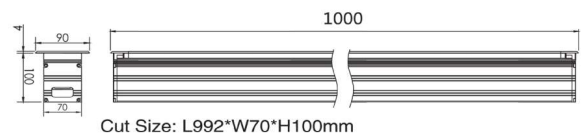

Remarks:-

Address: Plot #7 Saroorpur-Nangla Industrial Area,Ballabgharh-Sohna Road,Faridabad-121005
Email: info@sovitron.com